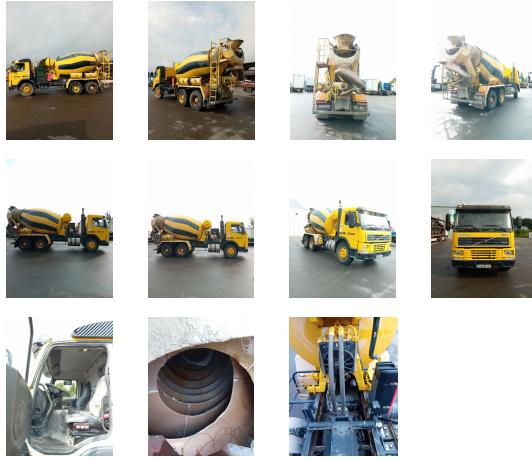

**Vehicle in stock**  
VOLVO FM12.340 CAMION TOUPIE A BETON (00052399)

**18 900€ excl. VAT**

### Main features

**Category**

Truck units

**Type :**

CAMION TOUPIE A BETON

**Mileage :**

218 000

**Year :**

### More information :

<https://www.houffalize-trading.com/en/stock/second-hand/truck-unit-volvo-fm12-340-camion-toupie-a-beton-00052399>