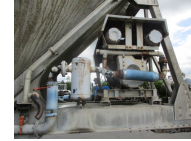

Vehicle in stock
TRAILOR S32 SREM Citerne (00051863)

7 900€ excl. VAT

Main features

Category
Semi-trailer
Type :
SREM Citerne
Year :
1975
Chassis Number :
247819

Description

More information :

<https://www.houffalize-trading.com/en/stock/second-hand/semi-trailer-trailor-s32-srem-citerne-belgium-2>